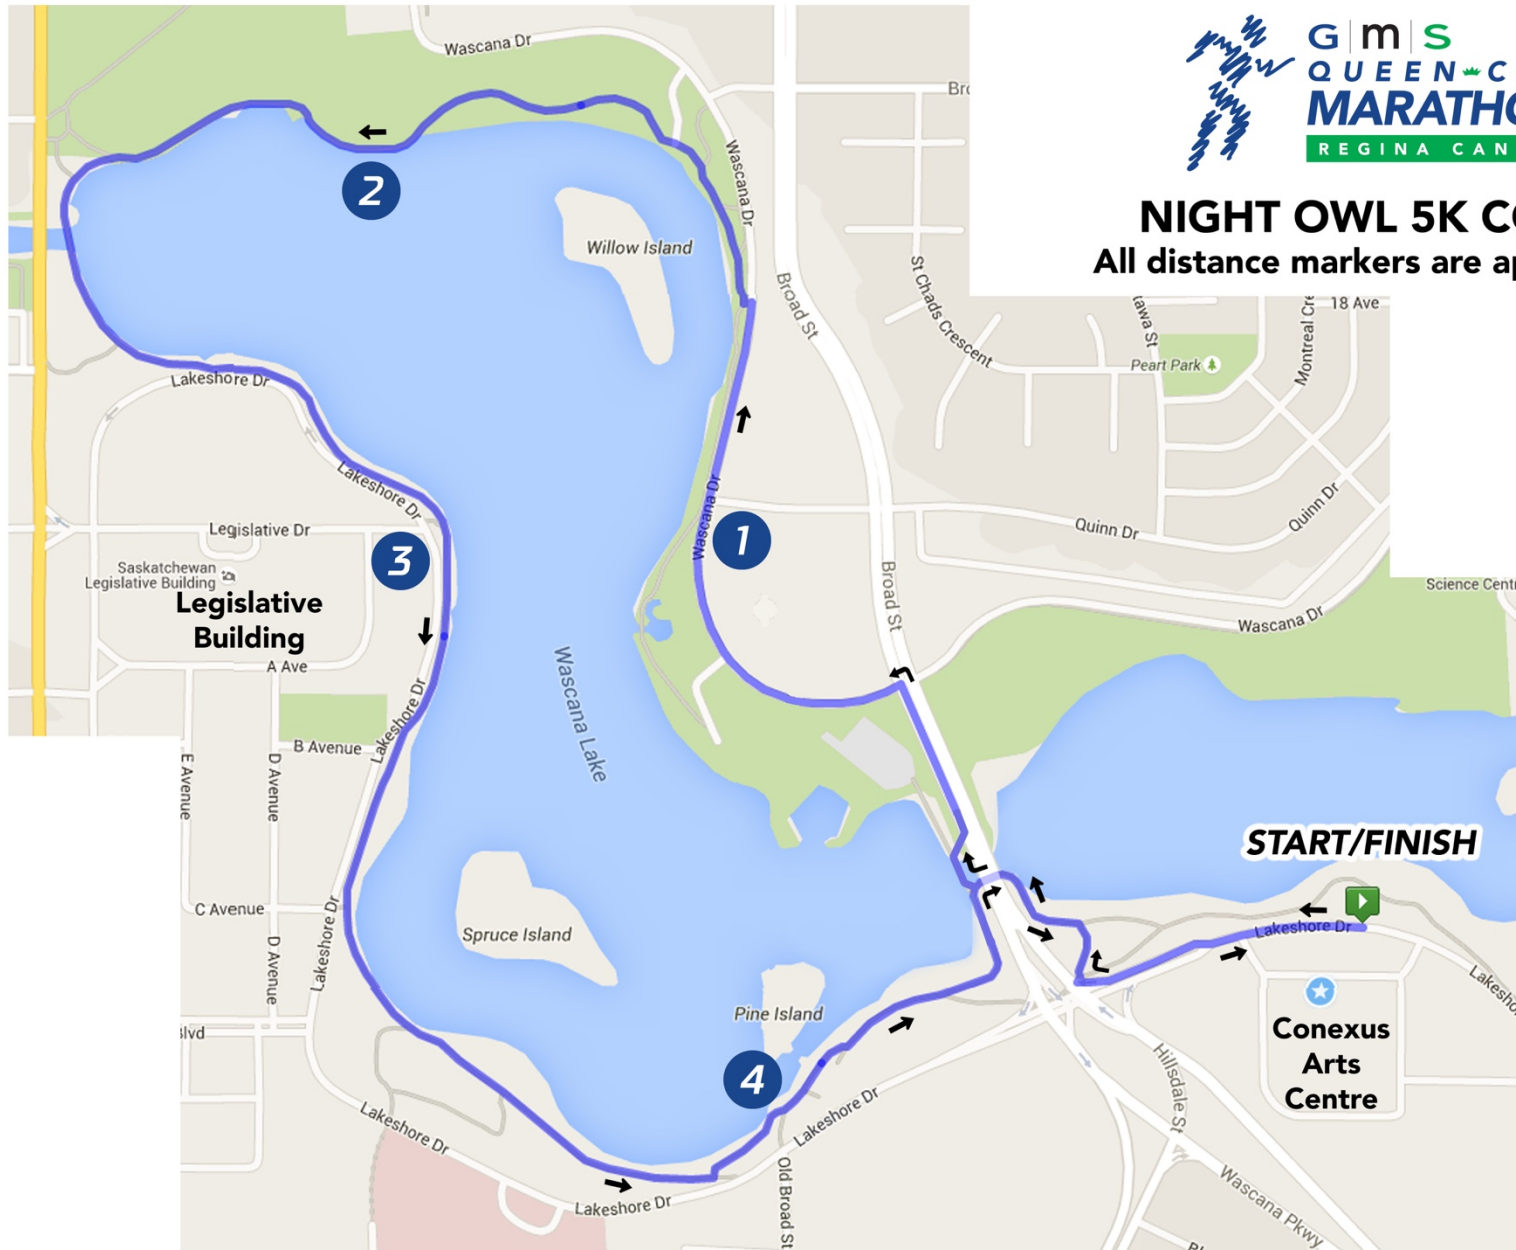

## NIGHT OWL 5K COURSE

All distance markers are approximate.

## **Night Owl 5K Course**

The Night Owl 5K course starts and finishes on Lakeshore Drive, in front of the main entrance to the Conexus Arts Centre.

Shortly after the race begins starts, the course heads to the right, going from the road onto the path that leads to the pedestrian underpass beneath the Broad Street bridge.

As you pass under the Broad Street bridge, turn right (North), then turn left onto Wascana Drive.

As you travel northward on Wascana Drive, the course moves off Wascana Drive and onto the pathway heading towards Albert Street.

The course continues counter clockwise on the pathway around Wascana Lake.

Not long before the finish line, you'll take the Broad Street pedestrian underpass once again, this time turning right as you exit it, and heading up the pathway to the road in front of the Conexus Arts Centre and the waiting finish line!